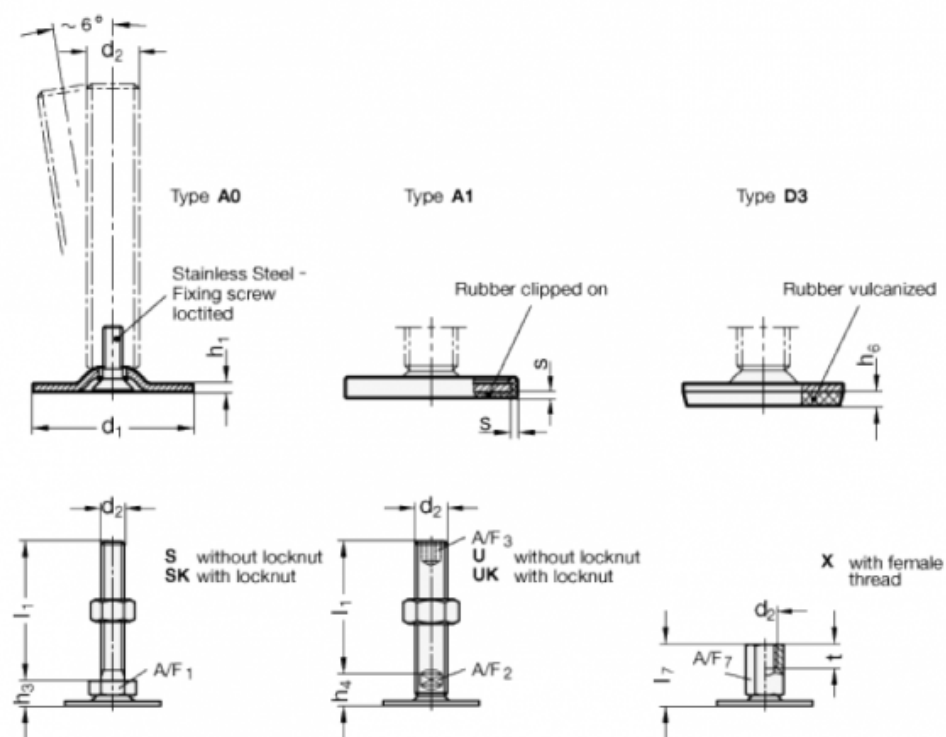

Data Sheet

Article number: 204040M840A0SK

Description: E+G levelling foot
GN 40-40-M8-40-A0-SK

Note: SK With nut, External hexagon at the bottom

Measures

A/F1	=	17
d1	=	40
d2	=	M8
h1	=	2
h3	=	11
h6	=	
h1	=	40
s	=	